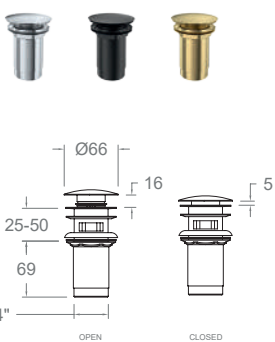

Recomendaciones Recommendations

1219L
197106

22,00 €

1219LNM
99Z302477

33,00 €

1219LOC
99Z302478

38,50 €

Válvula de latón para desagüe sistema Click Clack.
Quick Clack waste brass.