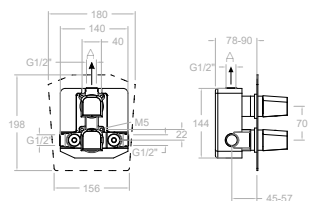

422411S

42D309588

XX2411+KTX1+425000+425100

195,70 €

422411SNM

42D309608

XX2411NM+KTX1NM+425000NM+425100NM

293,50 €

422411SOC

42D309632

XX2411OC+KTX1OC+425000OC+425100OC

355,80 €

422411SGR

42D309650

XX2411GR+KTX1GR+425000GR+425100GR

355,80 €

Prisma, termostático de ducha empotrado 1 vía con placa metálica.

Prisma, 1-way concealed thermostatic shower mixer with metal plate.