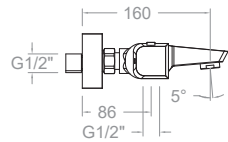

MR

423901S
42C309582

282,60 €

423901SNM
42C309603

423,90 €

423901SOC
42C309626

513,80 €

423901SGR
42C309648

513,80 €

Prisma, termostático de baño- ducha con equipo de ducha.
Prisma, thermostatic bath-shower mixer.

423901MR
42C309583

391,50 €

423901S+4716MR+4726M+2471C

423901MRNM
42C309604

497,90 €

423901SNM+4716MRNM+472602NM+2475CNM

423901MROC
42C309627

681,20 €

423901SOC+4716MROC+472602OC+2475COC

423901MRGR
42C309649

681,20 €

423901SGR+4716MRGR+472602GR+2475CGR

Prisma, termostático de baño- ducha con equipo de ducha.
Prisma, thermostatic bath-shower mixer with shower set.