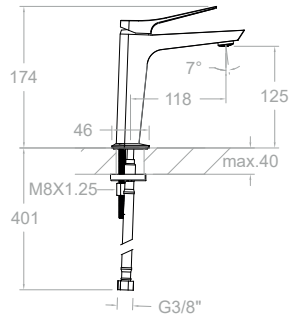

420401
42A309570

122,20 €

420401NM
42A309585

190,40 €

420401OC
42A309614

222,00 €

420401GR
42A309638

222,00 €

Prisma, monomando de lavabo.
Prisma, washbasin mixer.