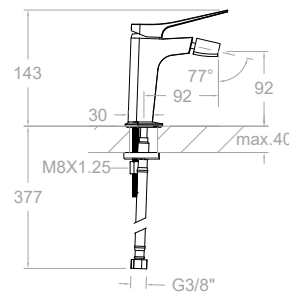

420301
42B309572

100,10 €

420301NM
42B309595

155,80 €

420301OC
42B309617

181,80 €

420301GR
42B309640

181,80 €

Prisma, monomando de bidé.
Prisma, bidet mixer.