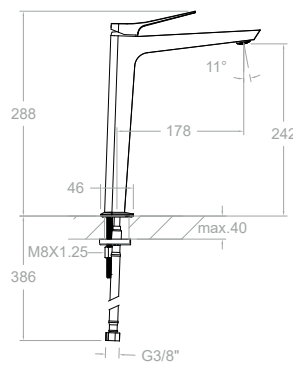

420201
42A309571

201,30 €

420201NM
42A309594

313,50 €

420201OC
42A309615

365,60 €

420201GR
42A309639

365,60 €

Prisma, monomando de lavabo XL.
Prisma, washbasin mixer XL.