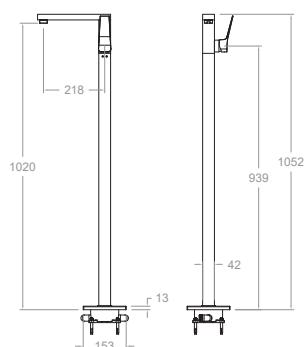

Prisma, monomando de lavabo empotrado mural de caño recto y placa metálica.

Prisma, wall-mounted single-lever basin mixer with straight spout and metal plate.

**427603**

42A309584

580,00 €

**427603NM**

42A309605