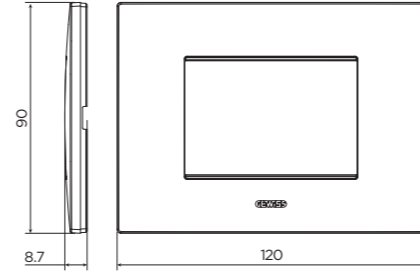

EGO

COLORES SUAVES

COLORES NEUTROS

COLORES OSCUROS

EGO SMART

COLORES SUAVES

COLORES NEUTROS

COLORES OSCUROS