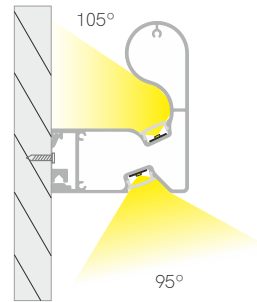

New

Box 98 railing

Compatible led strips p. 294.

Technical Information

Max. power	2x15W/m
Installation	Surface / railing
Material	Aluminium
Finishes	Black / White
Code	<input type="checkbox"/> 98121 <input checked="" type="checkbox"/> 98122 <input type="checkbox"/> Custom RAL

ⓘ Consult delivery terms and conditions.

Accessories

Diffuser PC  
Opal 70%  
98440

End Cap  
 98621  
 98622

3 YEARS WARRANTY | IP 20 | | 2m Max | AL 6063