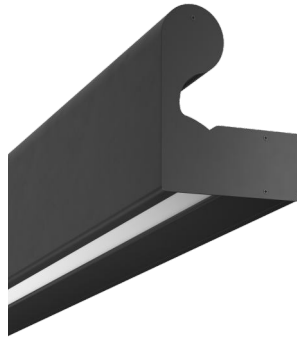

New

Box 98 railing

Compatible led strips p. 294.

Technical Information

Max. power	2x15W/m
Installation	Surface / railing
Material	Aluminium
Finishes	Black / White
Code	<input type="checkbox"/> 98121 <input checked="" type="checkbox"/> 98122 <input type="checkbox"/> Custom RAL

ⓘ Consult delivery terms and conditions.

Accessories

Diffuser PC  
Opal 70%  
98440

End Cap  
 98621  
 98622

3 YEARS WARRANTY | IP 20 | | 2m Max | AL 6063