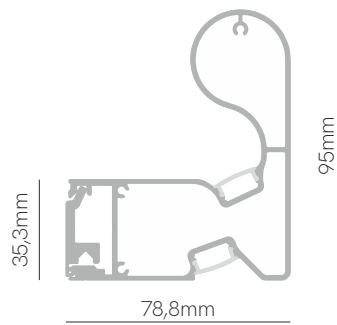

New

Box 98 railing

Compatible led strips p. 294.

Technical Information

Max. power	2x15W/m
Installation	Surface / railing
Material	Aluminium
Finishes	Black / White
Code	<input type="checkbox"/> 98121 <input checked="" type="checkbox"/> 98122 <input type="checkbox"/> Custom RAL

ⓘ Consult delivery terms and conditions.

Accessories

Diffuser PC  
Opal 70%  
98440

End Cap  
 98621  
 98622

3 YEARS WARRANTY | IP 20 | | 2m Max | AL 6063