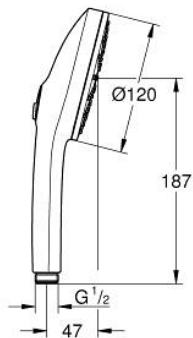

13 488 300 00 EUPHORIA 120 HAND SHOWER 3 SPRAYS

PRODUCT DESCRIPTION

- Colour: Chrome
- spray plate in corresponding colour
- spray patterns: Rain, Jet, Booster
- maximum flow rate (at 3 bar): 5.2 l/min
- GROHE EcoJoy - extra efficient water usage, perfect flow
- GROHE AquaBooster - enhanced spray performance with intensified water flow
- GROHE SmartSwitch - easily rotate the dial to enjoy your preferred spray option
- GROHE DreamSpray - perfect spray pattern
- GROHE LongLife finish
- GROHE SpeedClean - effortless limescale removal
- Inner WaterGuide - inner insulation for surface protection
- Universal Mounting System. Fits all standard shower hoses
- min. recommended pressure 1.0 bar
- suitable for instantaneous heater
- professional edition

13 488 300 00 **EUPHORIA 120 HAND SHOWER 3 SPRAYS**

SPARE PARTS, March 2025 – now

1: Strainer (Spare part-nr. 0700200M)