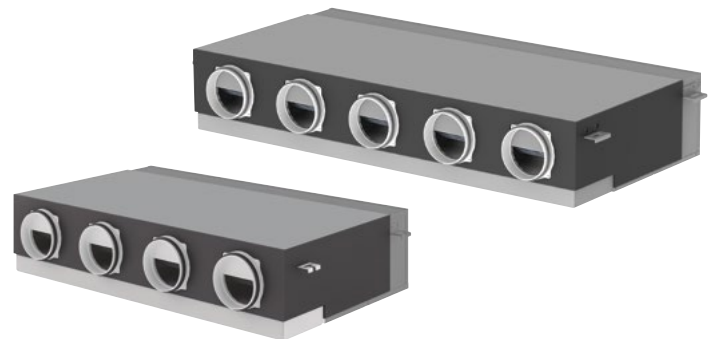

Multi zone duct unit PQ4 / PQ5 Standard

Zoned air flow. Maximum comfort. Minimal energy.

- Individual zone temperature control with dedicated fans and motors for each outlet integrated
- Multi-zone management for 4 or 5 zones
- Two installation possibilities (horizontal / vertical)
- Simplified duct installation with reduced system complexity
- No bypass duct required thanks to intelligent direct control, ensuring optimal comfort and efficiency
- Built-in wi-fi control

PACi

R32