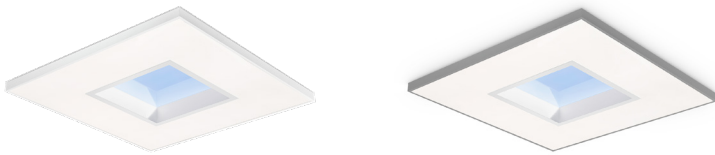

NatureConnect

by  Signify

NatureConnect mini island

NatureConnect mini island replicates a view of the sky. It consists of a “Sky & Sun” part that creates the decorative function of an artificial skylight and a “Daylight” part that creates the functional light. In combination with the NatureConnect link it mimics daylight by simulating the sun’s daily patterns, using light recipes that boost energy levels and help indoor spaces feel in sync with nature.

Controls and User Interface

Lighting control	Compatible with NatureConnect link
Number of DALI addresses	6

Mechanical and Housing

Dimensions (LxWxH)	1195 x 1195 x 150 mm
Housing material	Steel
Housing color	White RAL9003 or Dark grey RAL7043
Optical cover/lens type	Polystyrene and Polycarbonate
Optical cover/lens finish	Opal
Net weight product	30 kg
Suspension accessories	4 pcs (cable length 3m)

NatureConnect mini island

	Sky and Sun	Daylight
Light source colour	Tunable white&blue	Tunable white
Light output	4500 lm	10800 lm
Efficacy	80 lm/W	115 lm/W
UGR	n.a.	19
CCT	2700 K to Blue	2700 K to 6500 K
Colour point SDCM	3	3
CRI	90	90
R9	> 50	> 50

Product Data

910505103473 LP911P NC2 SKYLIGHT A W120L120 WHT

Specified data are valid for luminaire set at maximum power

910505103544 LP911P NC2 SKYLIGHT A W120L120 GRY

Dimensional drawing

© 2023 Signify Holding.