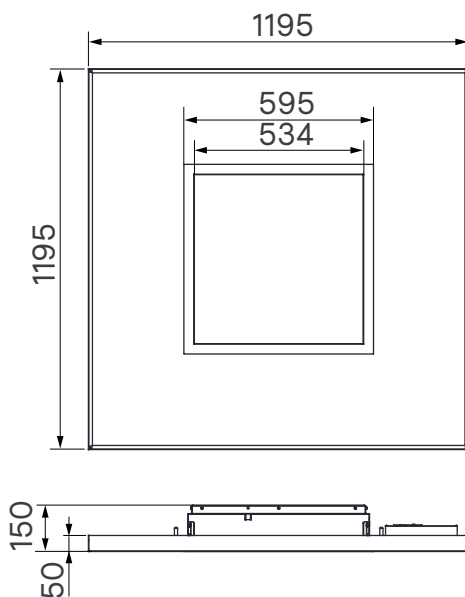

Controls and User Interface

Lighting control	Compatible with NatureConnect link
Number of DALI addresses	6

Mechanical and Housing

Dimensions (LxWxH)	1195 x 1195 x 150 mm
Housing material	Steel
Housing color	White RAL9003 or Dark grey RAL7043
Optical cover/lens type	Polystyrene and Polycarbonate
Optical cover/lens finish	Opal
Net weight product	30 kg
Suspension accessories	4 pcs (cable length 3m)

Product Data

910505103473 LP911P NC2 SKYLIGHT A W120L120 WHT

Specified data are valid for luminaire set at maximum power

910505103544 LP911P NC2 SKYLIGHT A W120L120 GRY

Dimensional drawing

© 2023 Signify Holding.