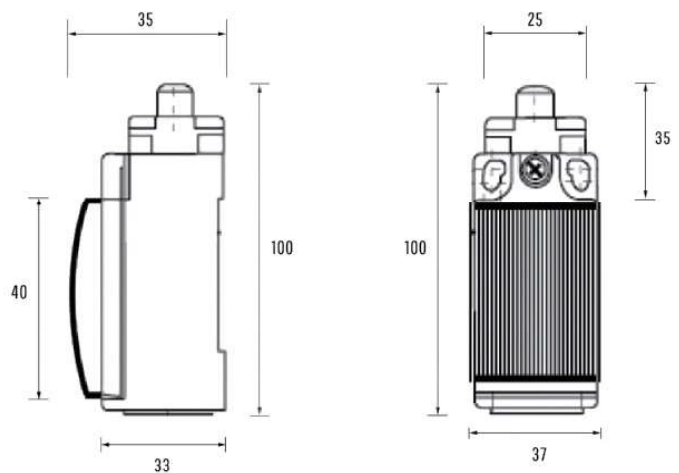

## Interruptor de puerta con una luz integrada

7W

### Features

- Small size, high light efficiency.
- Smooth movement, stable performance.
- Switch life up to 1 million times.
- High quality nylon waterproof cable head.
- Precision stainless steel punch switch.
- High performance flame retardant ABS.

### Dimensions

|                             |   |
|-----------------------------|---|
| Model No.                   | PCLS LED40  |
| Rated voltage               | AC 180-230 V  |
| Rated power                 | 7 W   |
| Luminous flux               | >600 LM   |
| Color temperature           | 6000-6500 K   |
| Mean life                   | 20,000 h  |
| Operating temperature range | -10-+70 °C  |
| Weight                      | 176g  |
| Dimensions                  | W37×D35×H100mm  |
| Switch Mode                 | Stroke (gated) switch                                       |
| Mounting                    | Screw fixing  |
| Cable length                | 2000mm  |
| Protection degree           | IP20  |
| Power interface             | Positive and negative pole (L/N)                            |
| Operation frequency         | Mechanical 120 operations/min, Electrical 30 operations/min |